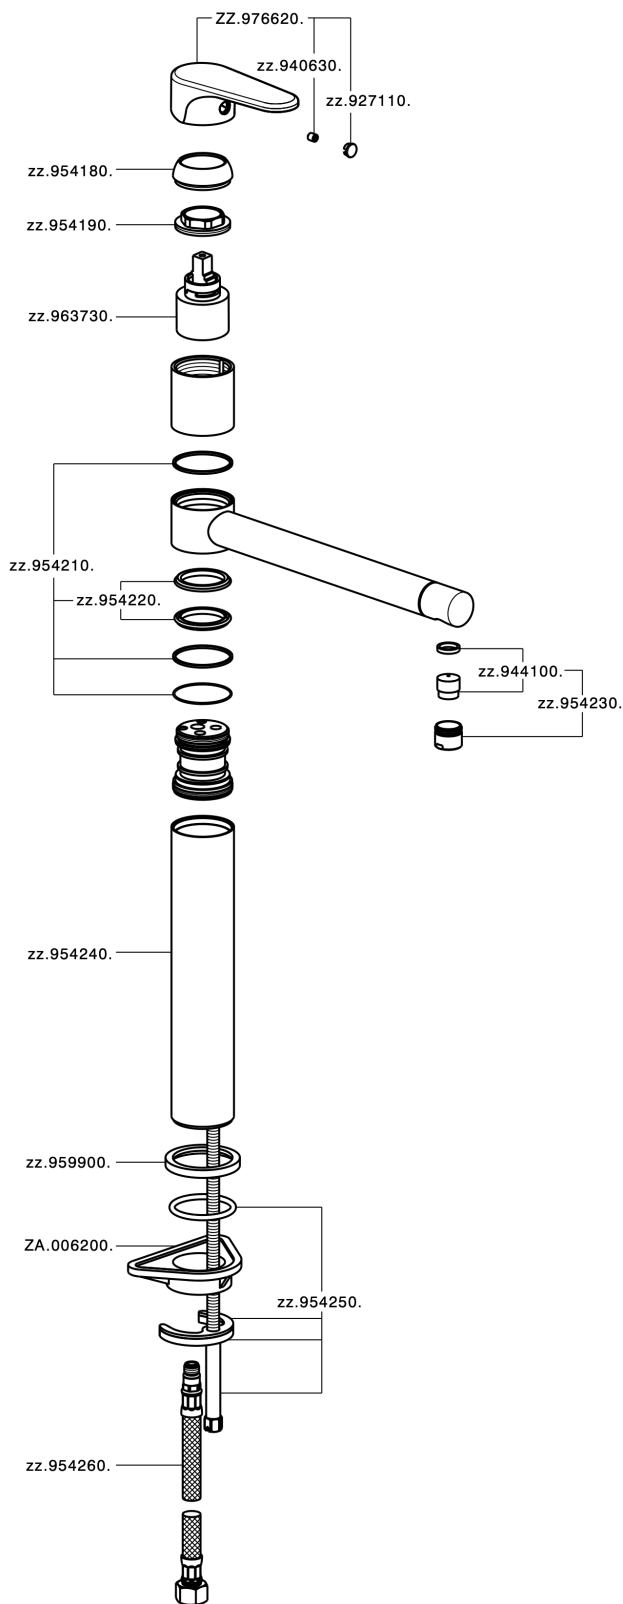

Miscelatore monocomando lavello EnergySave KITCHEN_AH001585

AH001585

<http://www.huberitalia.com/miscelatore-monocomando-lavello-energysave-kitchen-ah001585>

2026-05-15