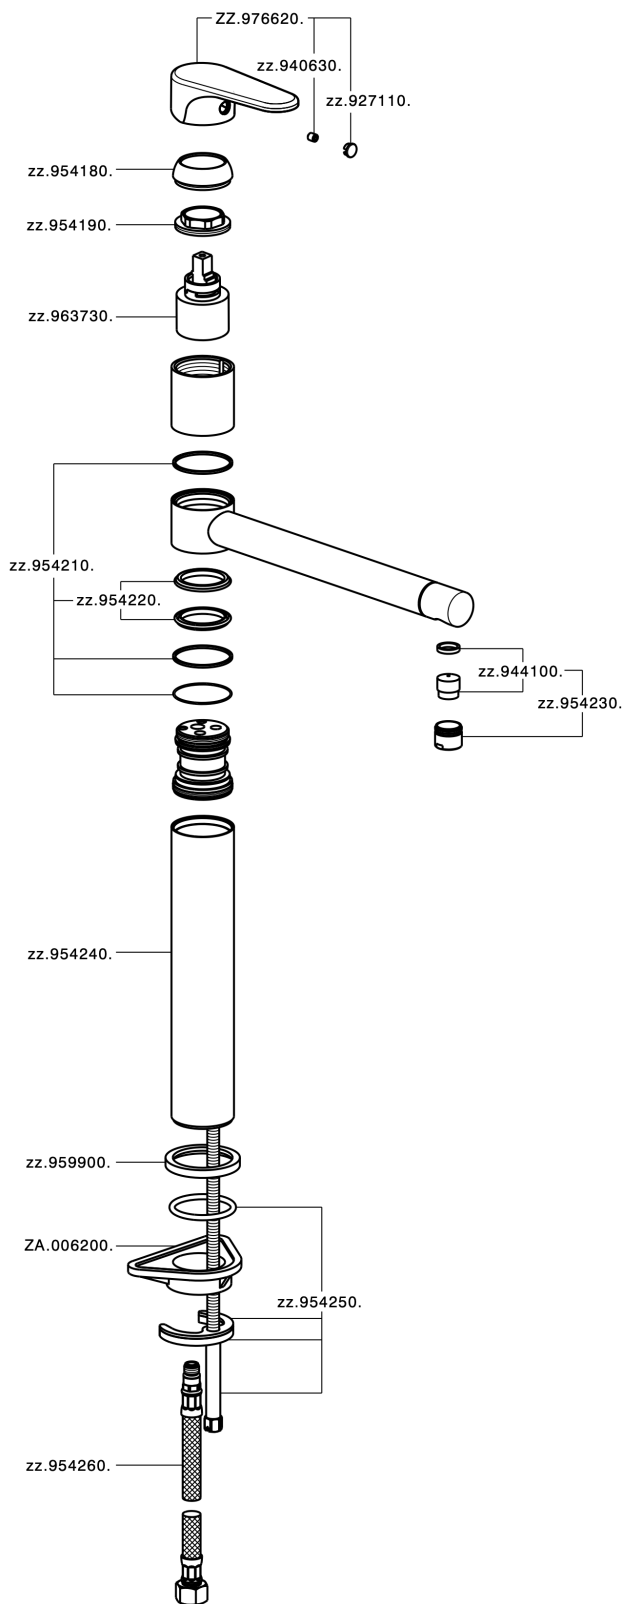

Miscelatore monocomando lavello EnergySave KITCHEN_AH001585

AH001585

<http://www.huberitalia.com/miscelatore-monocomando-lavello-energysave-kitchen-ah001585>

2026-06-29