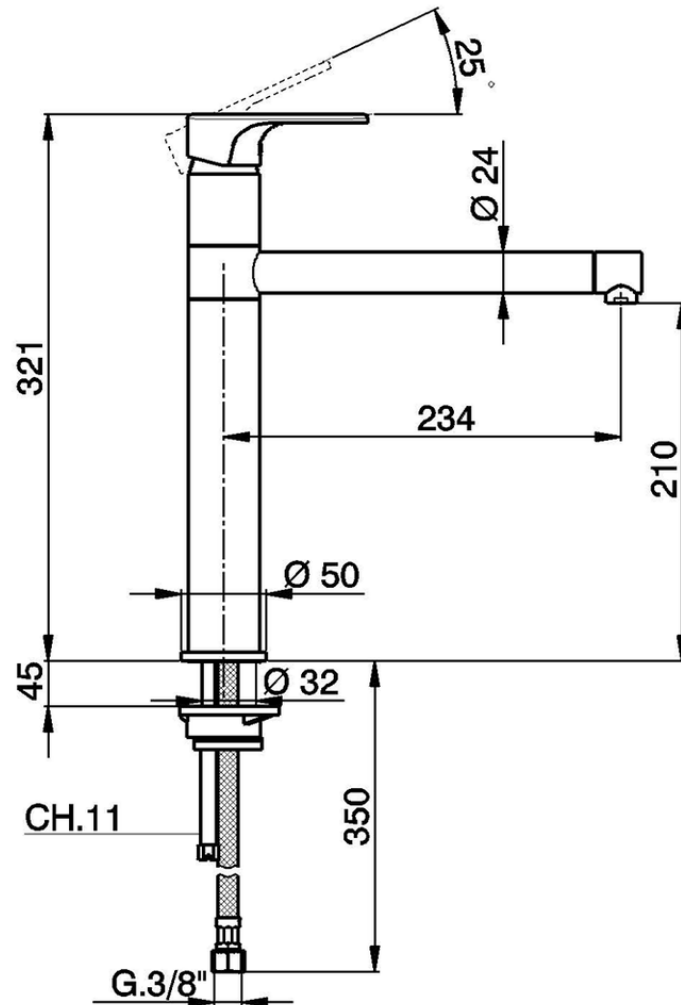

Miscelatore monocomando lavello EnergySave KITCHEN_AH001585

AH001585

<http://www.huberitalia.com/miscelatore-monocomando-lavello-energysave-kitchen-ah001585>

2026-06-29