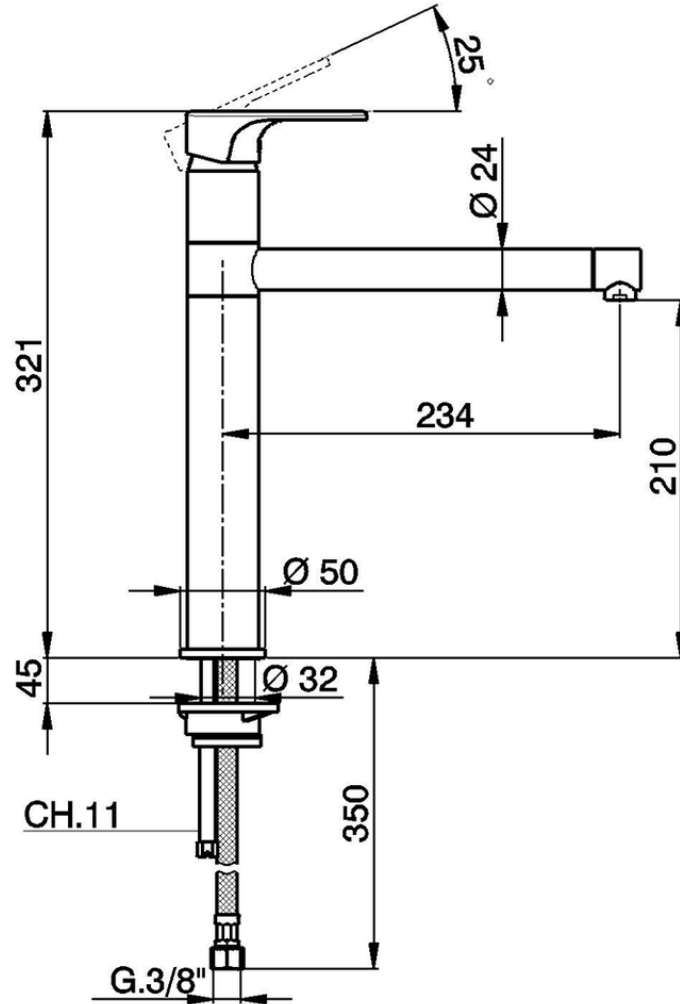

Miscelatore monocomando lavello EnergySave KITCHEN_AH001585

AH001585

<http://www.huberitalia.com/miscelatore-monocomando-lavello-energysave-kitchen-ah001585>

2026-06-29