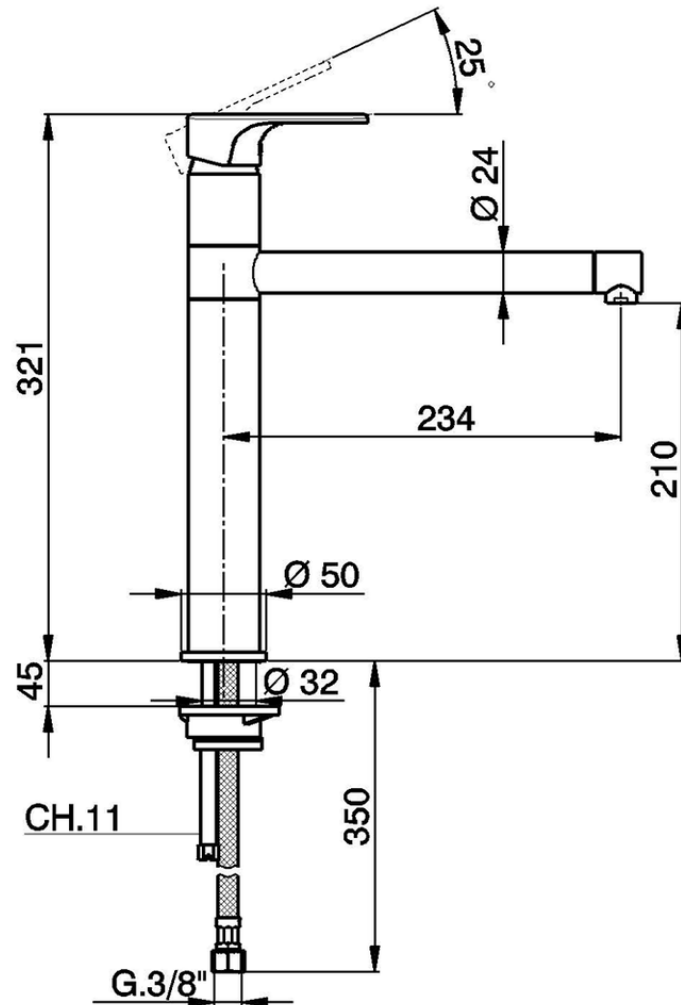

Miscelatore monocomando lavello EnergySave KITCHEN\_AH001585

AH001585

<http://www.huberitalia.com/miscelatore-monocomando-lavello-energysave-kitchen-ah001585>

2026-05-15