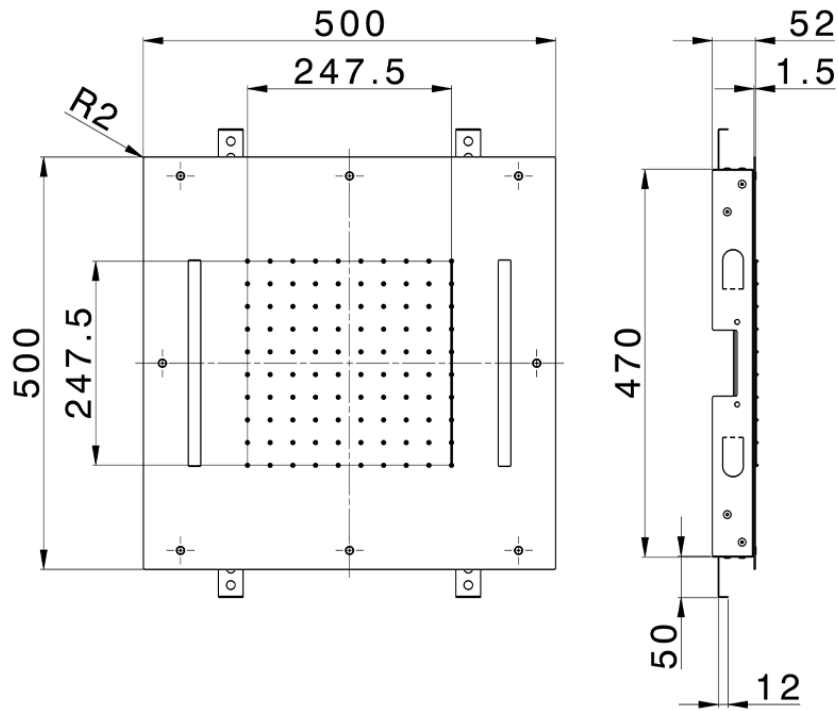

Soffione a soffitto con cromoterapia 500x500 mm ZEN\_ZS1C0075

ZS1C0075

<http://www.huberitalia.com/soffione-a-soffitto-con-cromoterapia-500x500-mm-zen-zs1c0075>

2026-06-29