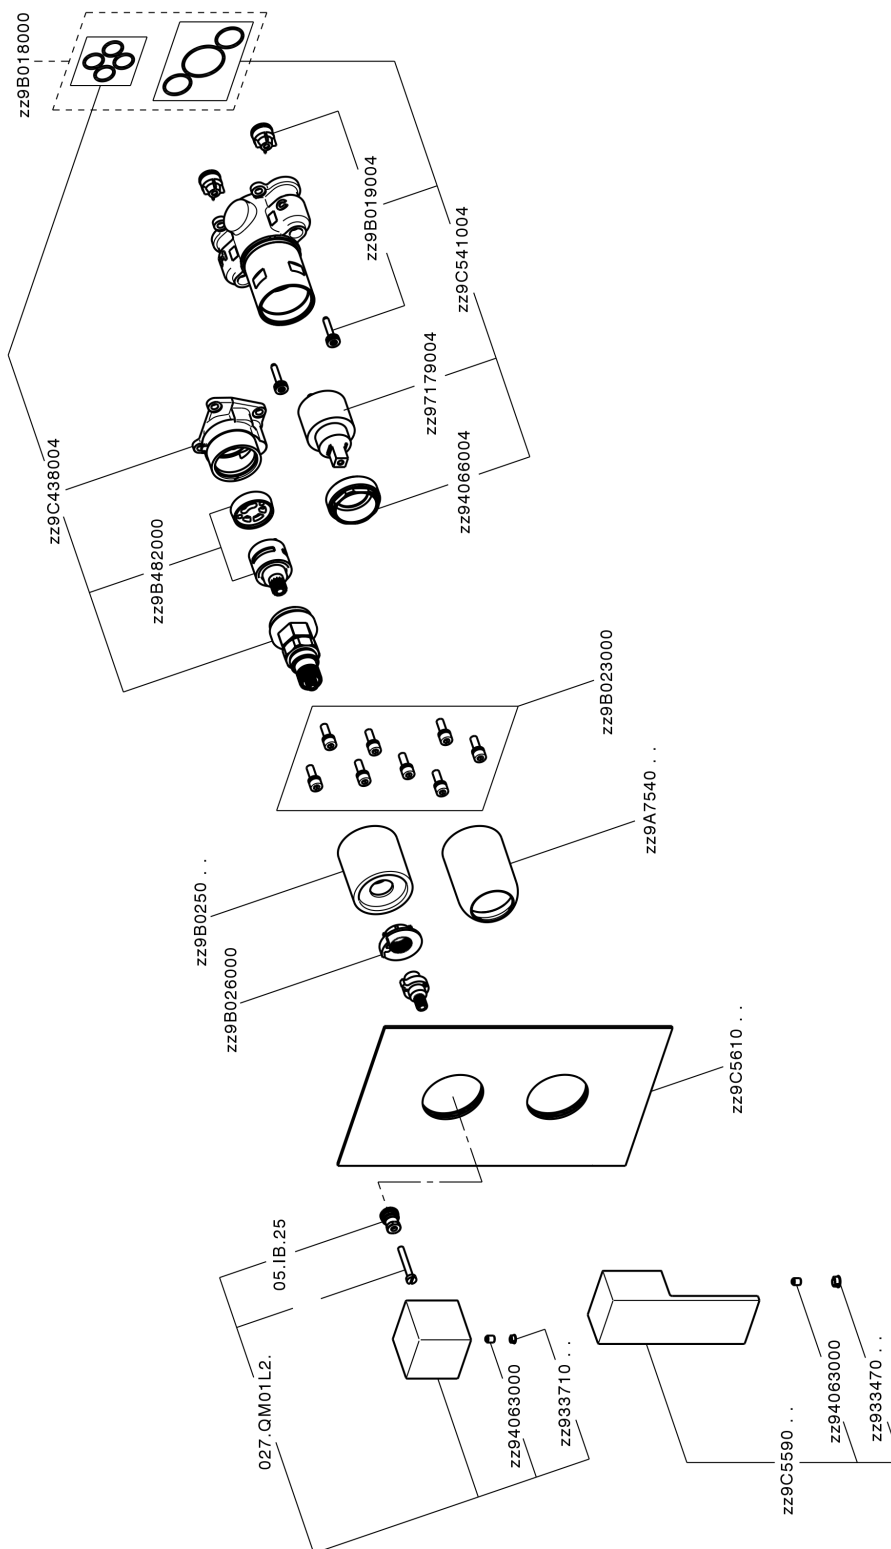

Completo Monocomando per One-Box NUOVA EGO_NE0BM030

NE0BM030

<http://www.huberitalia.com/completo-monocomando-per-one-box-nuova-ego-ne0bm030>

One-Box Universale per incasso ONE BOX_ZB00B031

ZB00B031

<http://www.huberitalia.com/one-box-universale-per-incasso-one-box-zb00b031>

One-Box Universale per incasso ONE BOX_ZB00B030

ZB00B030

<http://www.huberitalia.com/one-box-universale-per-incasso-one-box-zb00b030>

2026-02-14