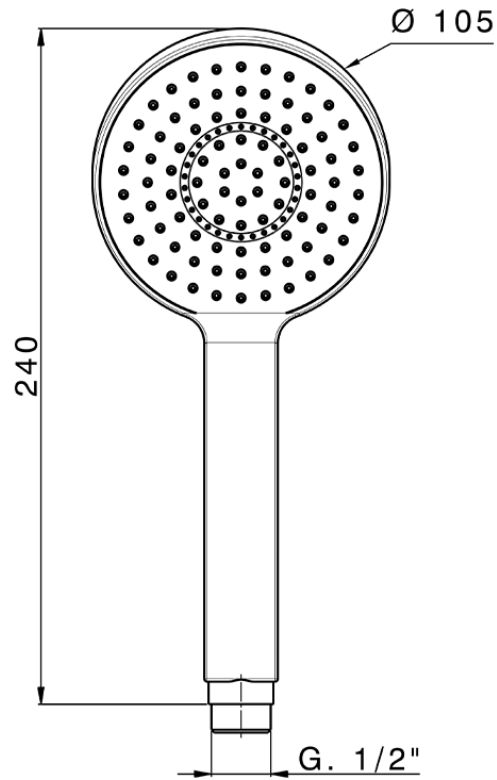

Doccetta Round SHOWER_SS014240

SS014240

<http://www.huberitalia.com/doccetta-round-shower-ss014240>

2026-06-17