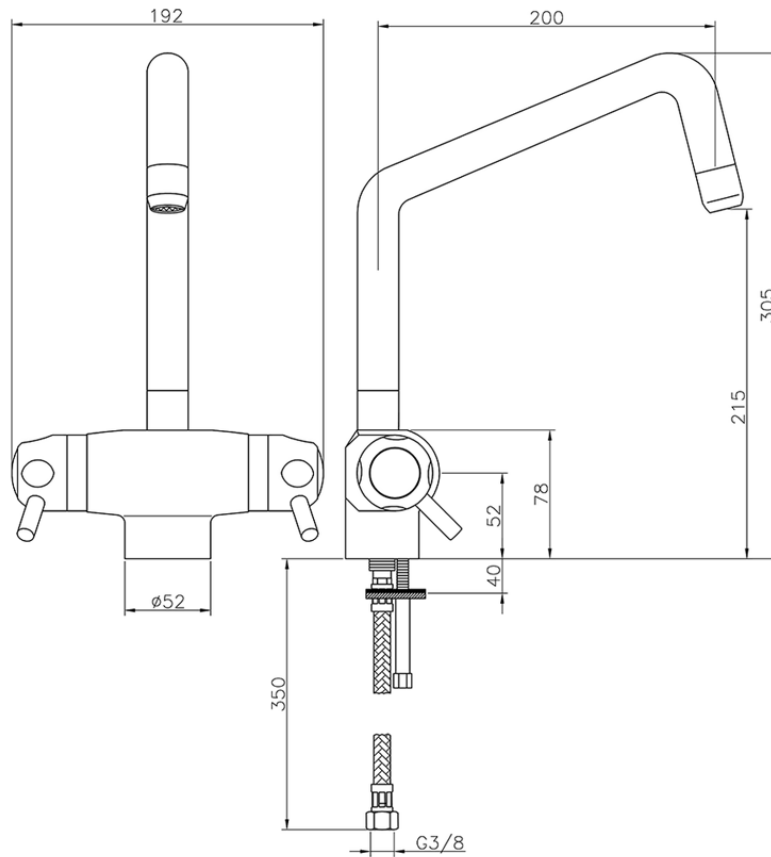

Miscelatore termostatico lavello KITCHEN_CPT65010

CPT65010

<http://www.huberitalia.com/miscelatore-termostatico-lavello-kitchen-cpt65010>

2026-05-31