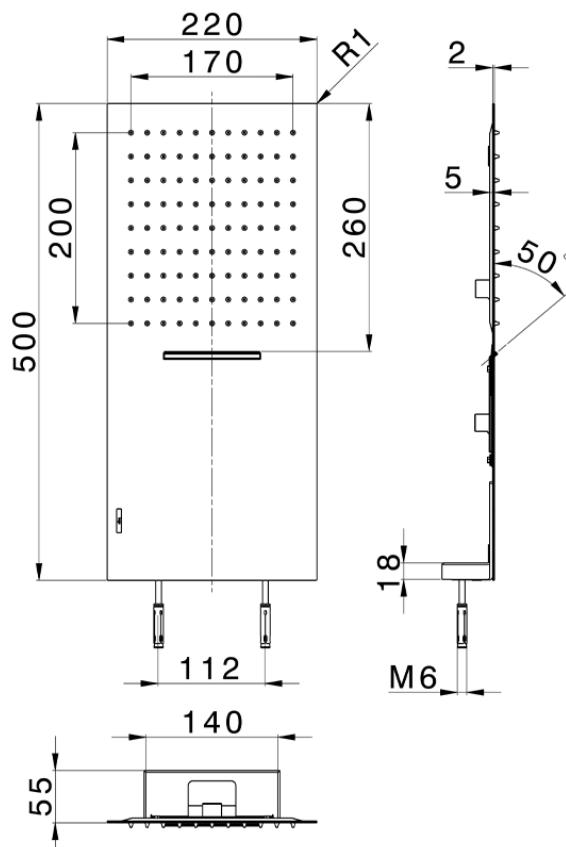

Soffione a parete 500x220 mm ZEN_ZS122130

ZS122130

<http://www.huberitalia.com/soffione-a-parete-500x220-mm-zen-zs122130>

2026-06-20