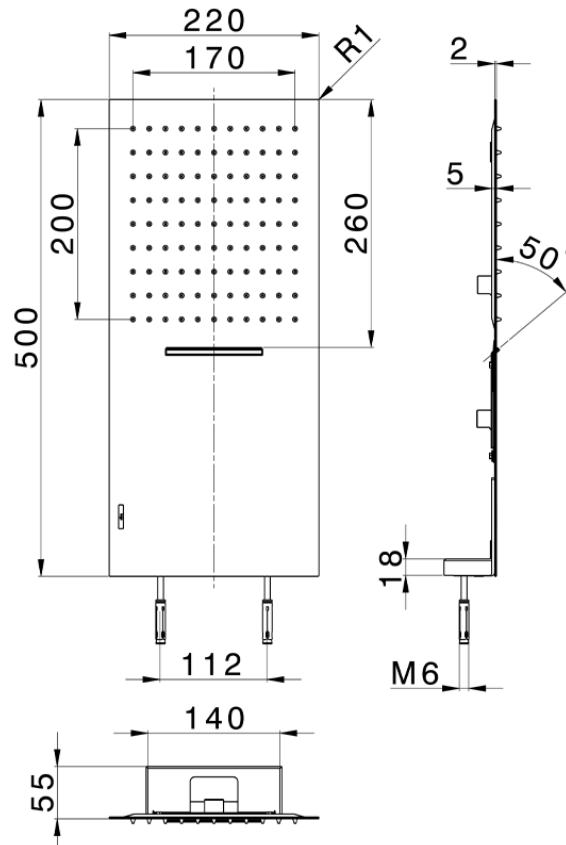

Soffione a parete 500x220 mm ZEN_ZS122130

ZS122130

<http://www.huberitalia.com/soffione-a-parete-500x220-mm-zen-zs122130>

2026-06-20