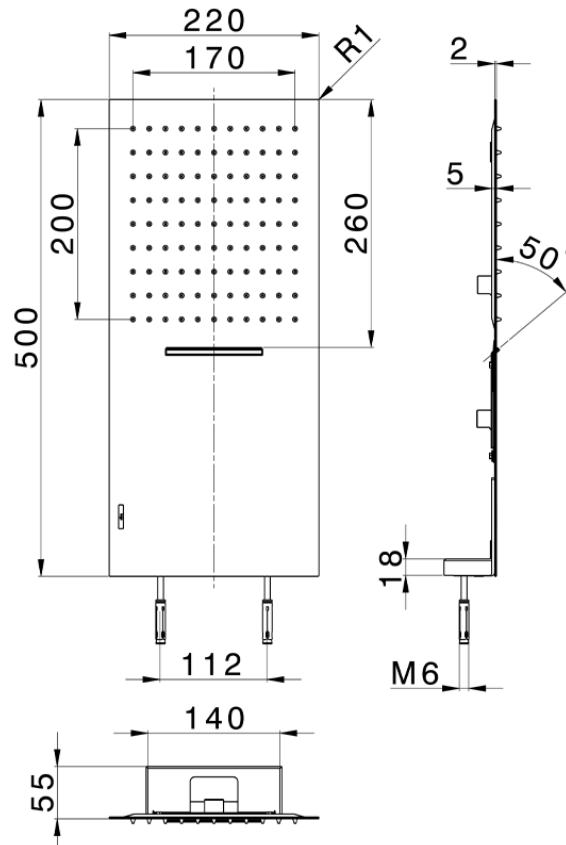

## Soffione a parete 500x220 mm ZEN\_ZS122130

ZS122130

<http://www.huberitalia.com/soffione-a-parete-500x220-mm-zen-zs122130>

2026-06-23