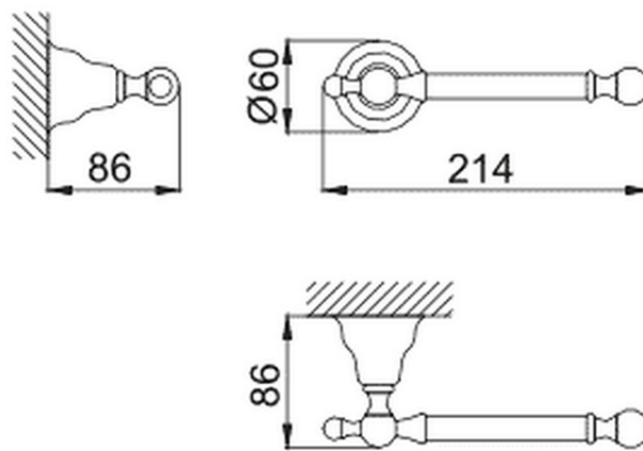

Porta rotolo CROISSETTE_4034.01H.

4034.01H.

<http://www.huberitalia.com/porta-rotolo-croisette-4034-01h>

2026-07-01