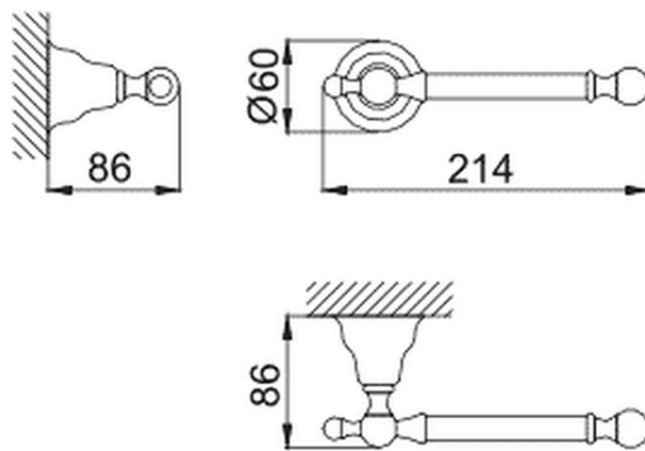

Porta rotolo CROISSETTE_4034.01H.

4034.01H.

<http://www.huberitalia.com/porta-rotolo-croisette-4034-01h>

2026-07-01