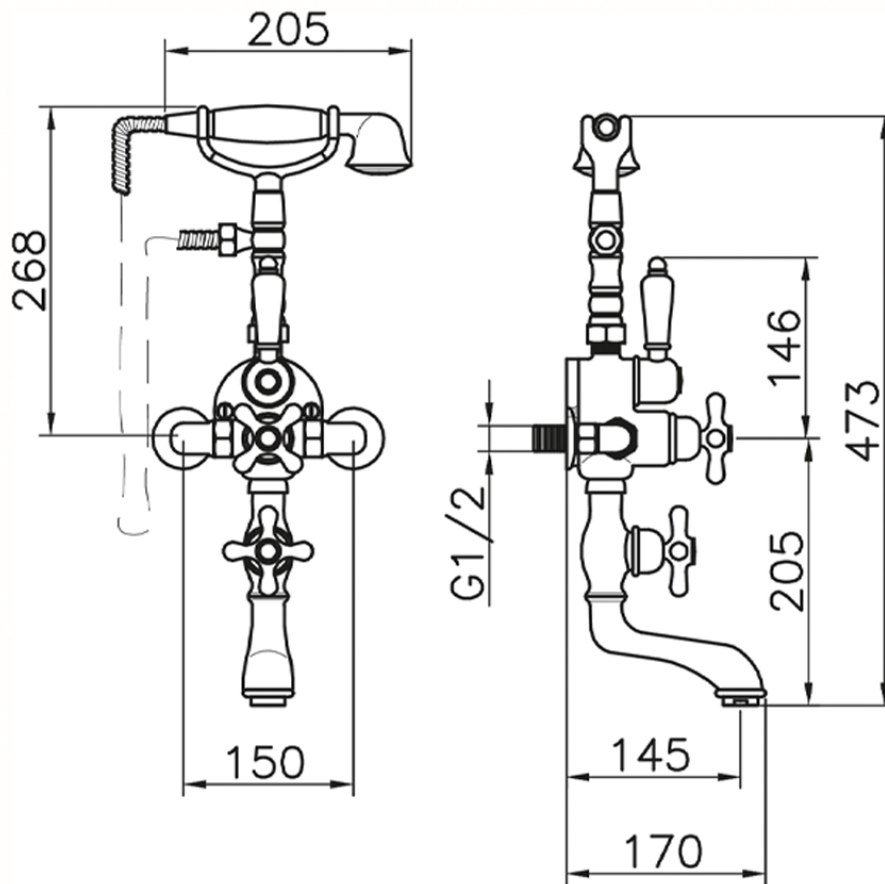

Miscelatore termostatico vasca CROISSETTE_198.CS01H.

198.CS01H.

<http://www.huberitalia.com/miscelatore-termostatico-vasca-croisette-198-cs01h>

2026-05-16