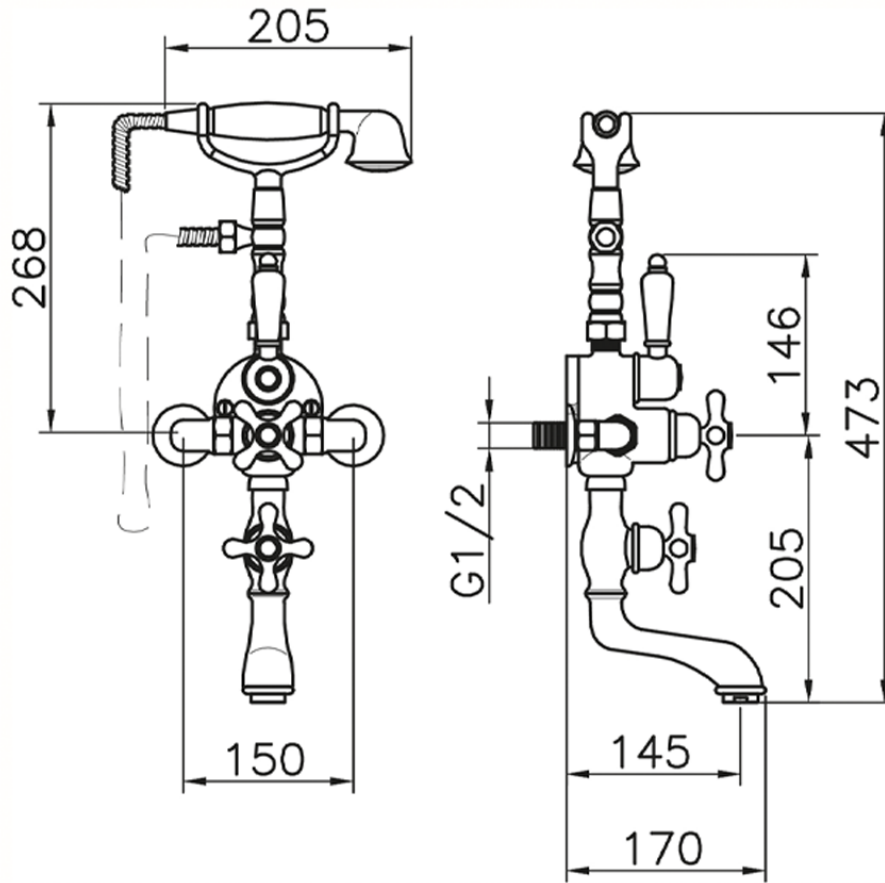

Miscelatore termostatico vasca CROISSETTE\_198.CS01H.

198.CS01H.

<http://www.huberitalia.com/miscelatore-termostatico-vasca-croisette-198-cs01h>

2026-05-16