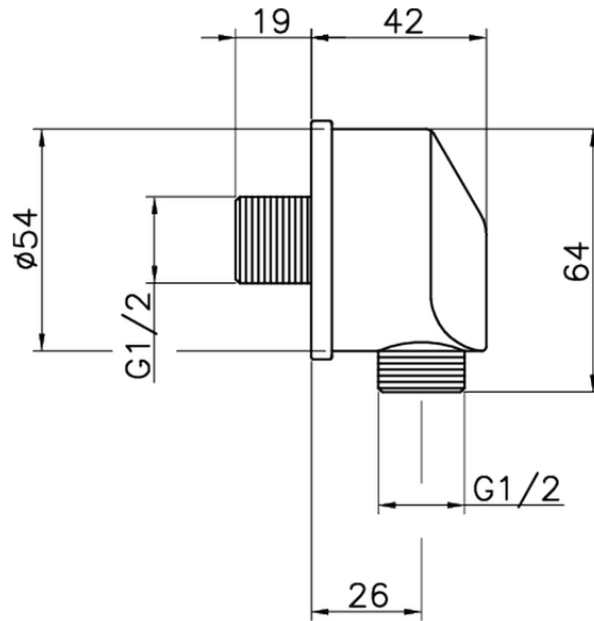

Presca d'acqua SHOWER_67.01H.

67.01H.

<http://www.huberitalia.com/presa-dacqua-shower-67-01h>

2026-05-17