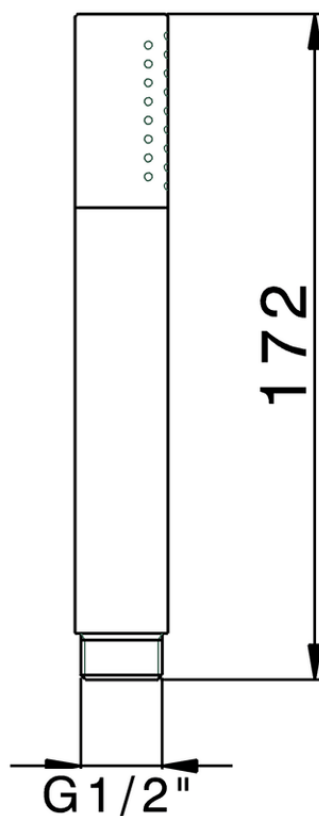

Doccetta minimale in Ottone SHOWER_SS014090

SS014090

<http://www.huberitalia.com/doccetta-minimale-in-ottone-shower-ss014090>

2026-05-02