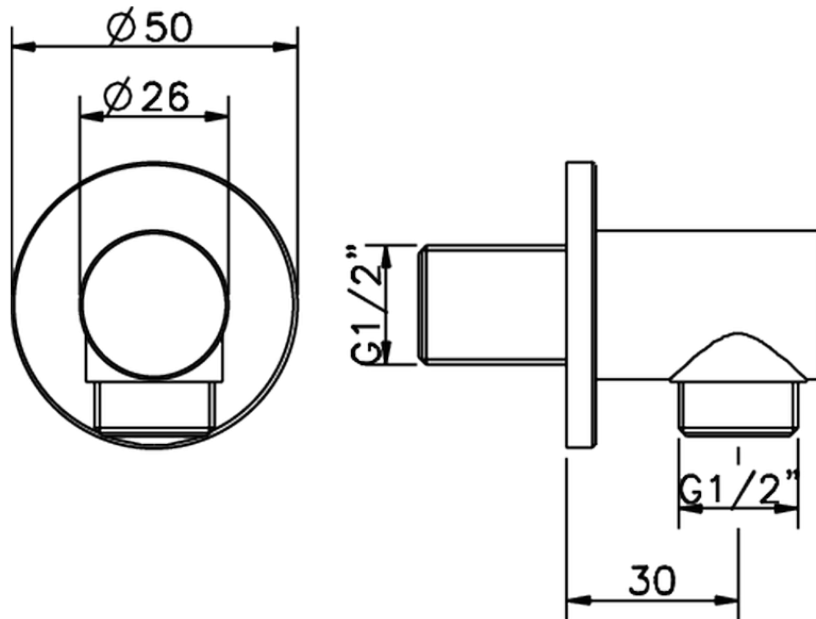

Presad'acqua SHOWER_SS017330

SS017330

<http://www.huberitalia.com/presa-dacqua-shower-ss017330>

2026-04-20