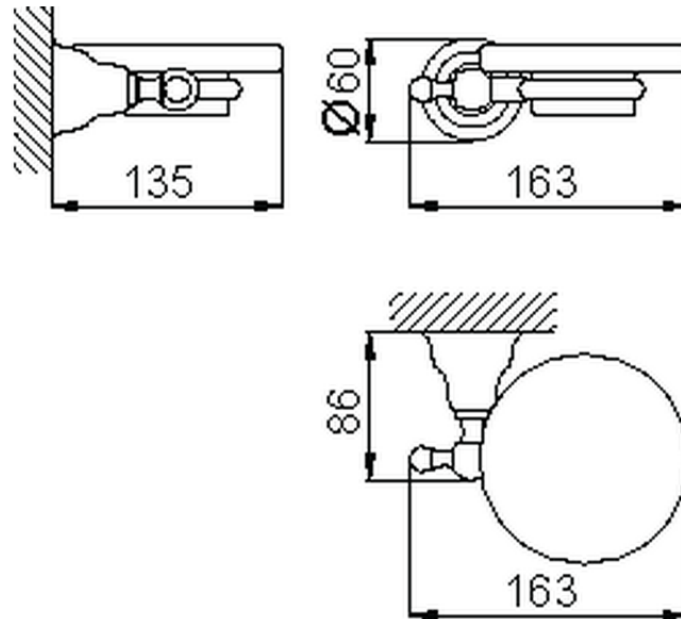

Porta sapone CROISETTE_4022.01H.

4022.01H.

<http://www.huberitalia.com/porta-sapone-croisette-4022-01h>

2026-06-15