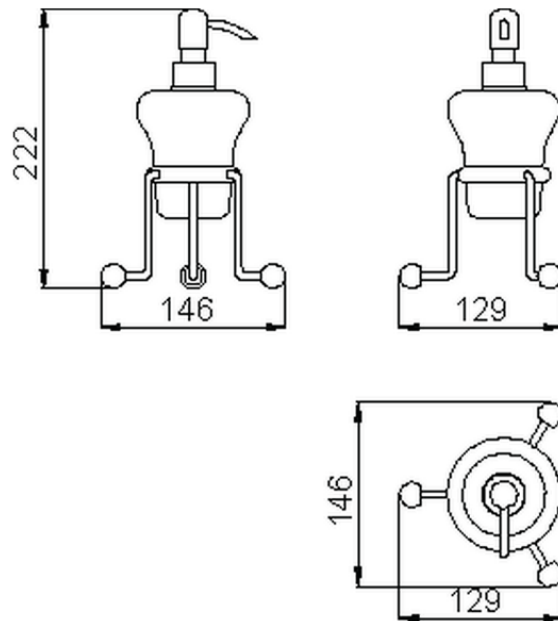

Porta sapone liquido CROISETTE_4030.01H.

4030.01H.

<http://www.huberitalia.com/porta-sapone-liquido-croisette-4030-01h>

2026-04-08