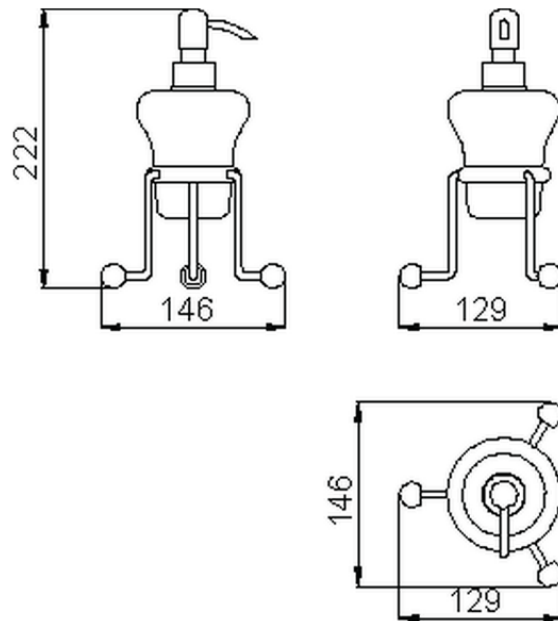

## Porta sapone liquido CROISSETTE\_4030.01H.

4030.01H.

<http://www.huberitalia.com/porta-sapone-liquido-croisette-4030-01h>

2026-04-08