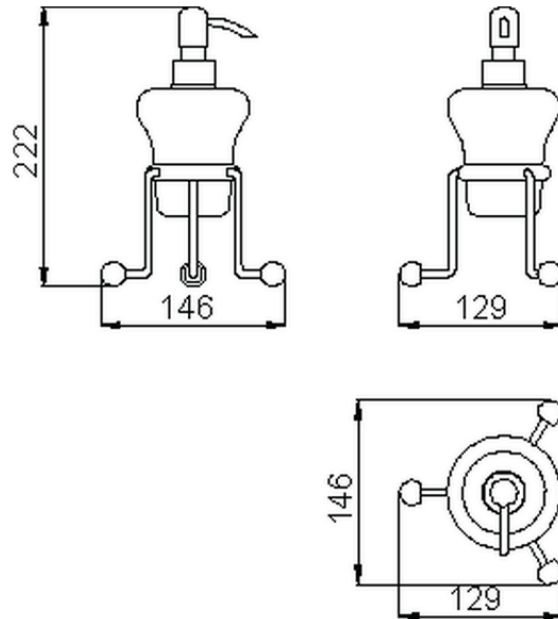

Porta sapone liquido CROISSETTE_4030.01H.

4030.01H.

<http://www.huberitalia.com/porta-sapone-liquido-croisette-4030-01h>

2026-06-15