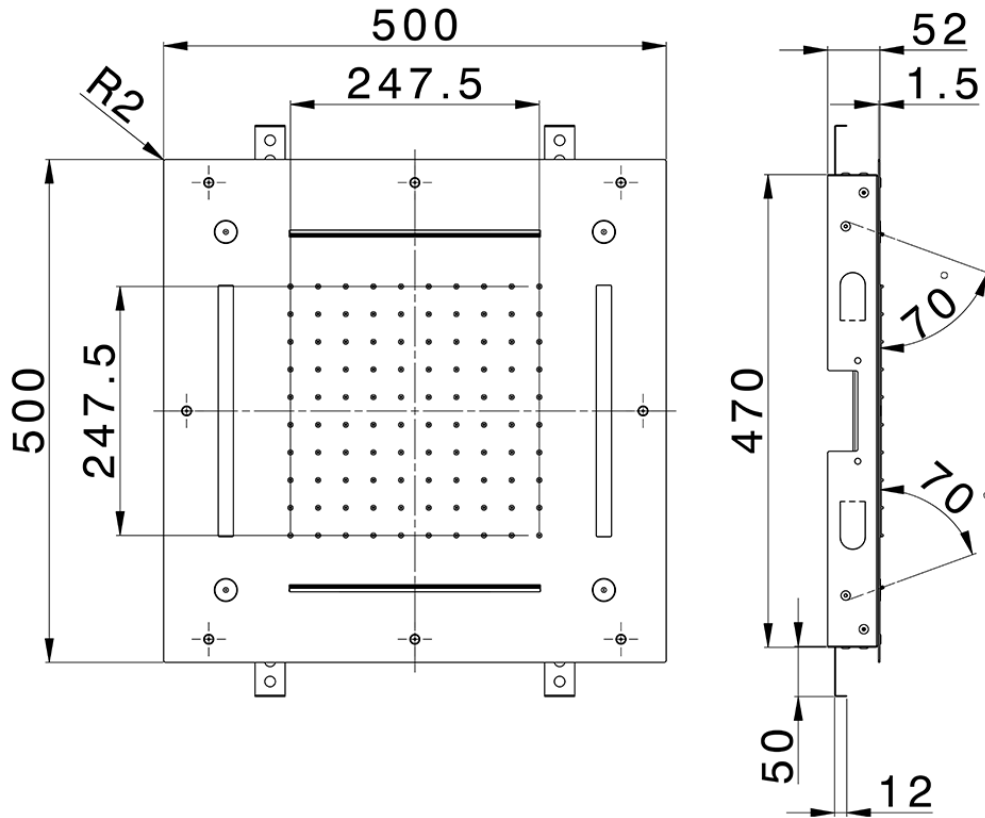

Soffione a soffitto con cromoterapia 500x500 ZEN_ZS1C0090

ZS1C0090

<http://www.huberitalia.com/soffione-a-soffitto-con-cromoterapia-500x500-zen-zs1c0090>

2026-06-18