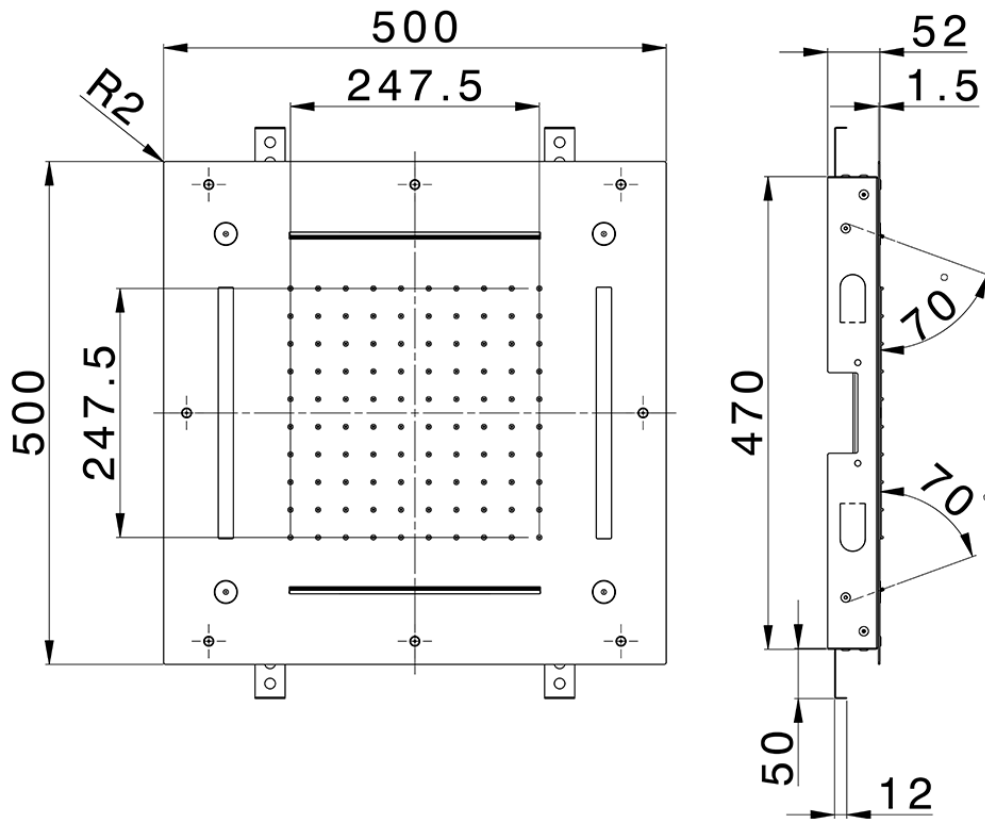

Soffione a soffitto con cromoterapia 500x500 ZEN_ZS1C0090

ZS1C0090

<http://www.huberitalia.com/soffione-a-soffitto-con-cromoterapia-500x500-zen-zs1c0090>

2026-06-16