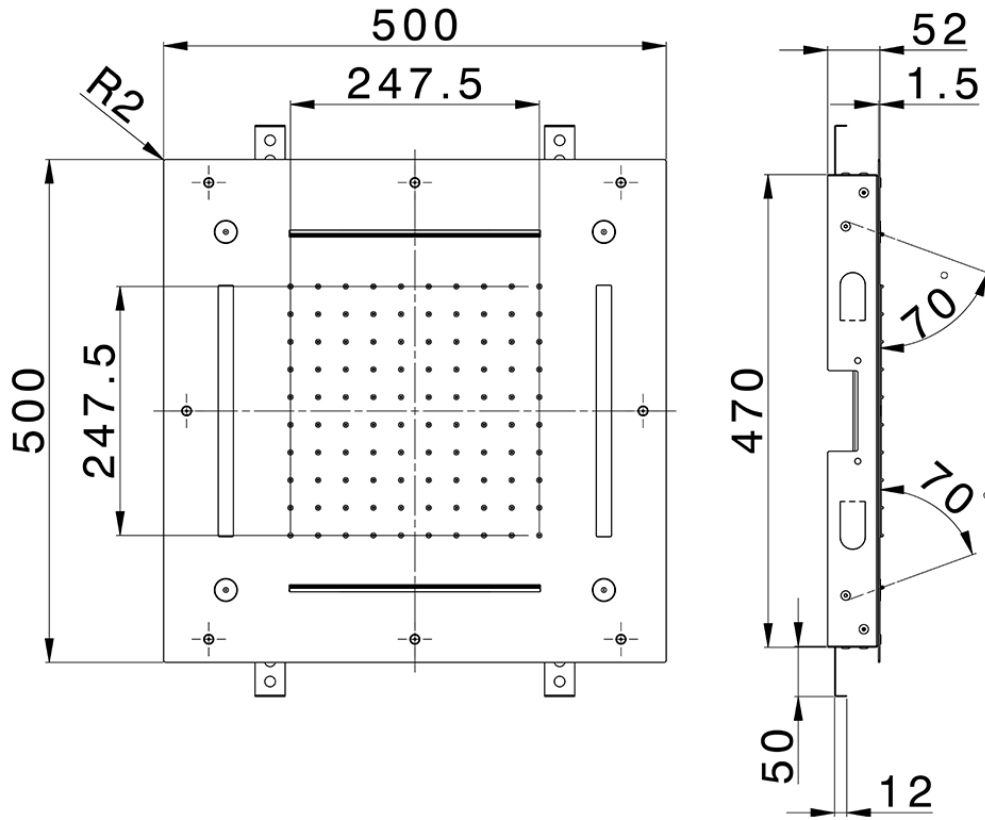

Soffione a soffitto con cromoterapia 500x500 ZEN_ZS1C0090

ZS1C0090

<http://www.huberitalia.com/soffione-a-soffitto-con-cromoterapia-500x500-zen-zs1c0090>

2026-06-18