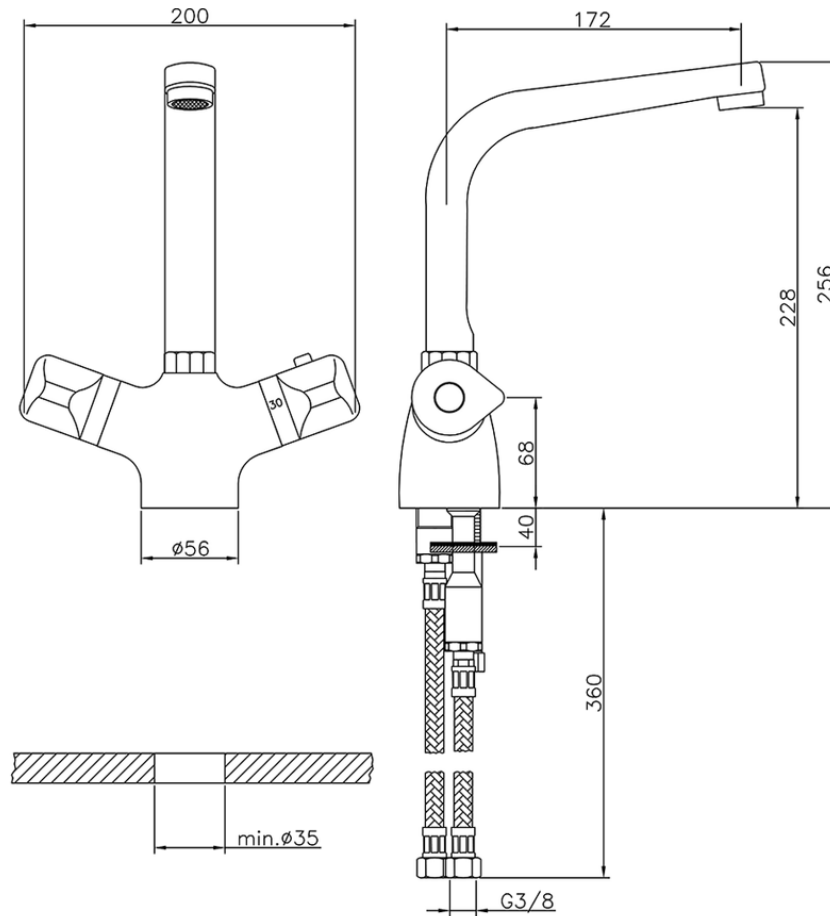

Miscelatore termostatico lavello KITCHEN_CLT65010

CLT65010

<http://www.huberitalia.com/miscelatore-termostatico-lavello-kitchen-clt65010>

2026-05-31