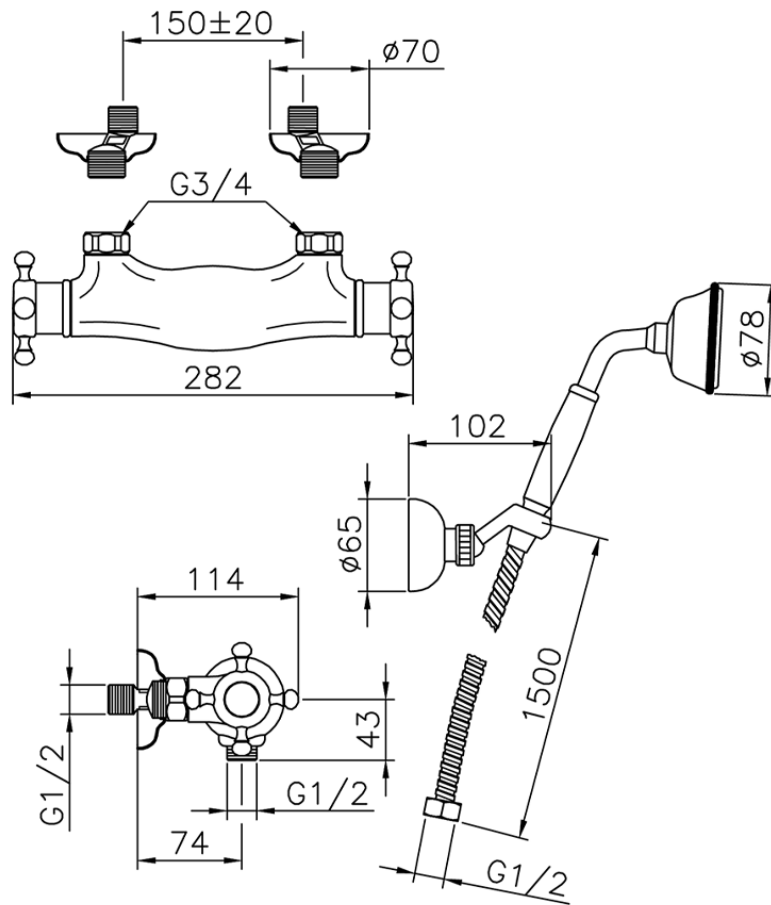

Miscelatore termostatico doccia completo VICTORIAN_VTD01010

VTD01010

<http://www.huberitalia.com/miscelatore-termostatico-doccia-completo-victorian-vtd01010>

2026-05-26