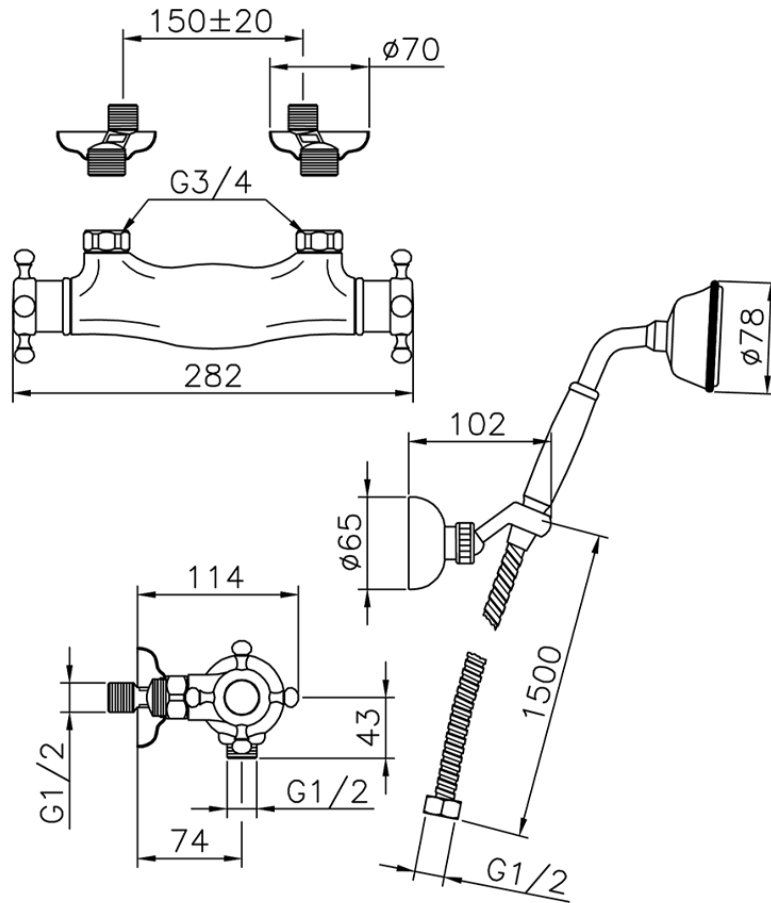

Miscelatore termostatico doccia completo VICTORIAN_VTD01010

VTD01010

<http://www.huberitalia.com/miscelatore-termostatico-doccia-completo-victorian-vtd01010>

2026-06-08