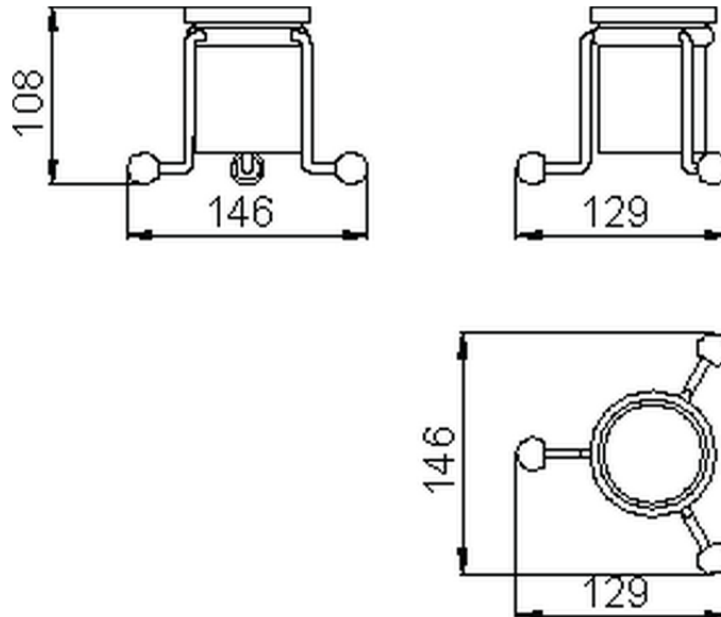

## Porta bicchiere CROISSETTE\_4026.01H.

4026.01H.

<http://www.huberitalia.com/porta-bicchiere-croisette-4026-01h>

2026-06-15