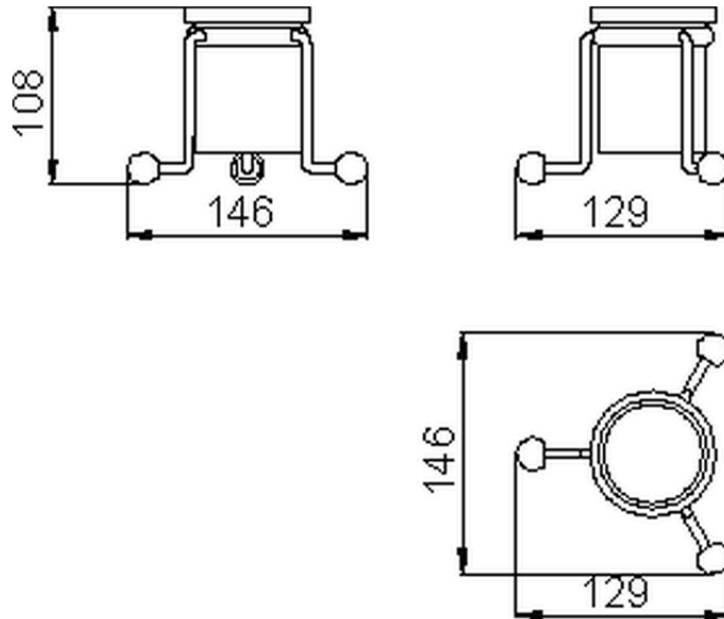

## Porta bicchiere CROISETTE\_4026.01H.

4026.01H.

<http://www.huberitalia.com/porta-bicchiere-croisette-4026-01h>

2026-06-15