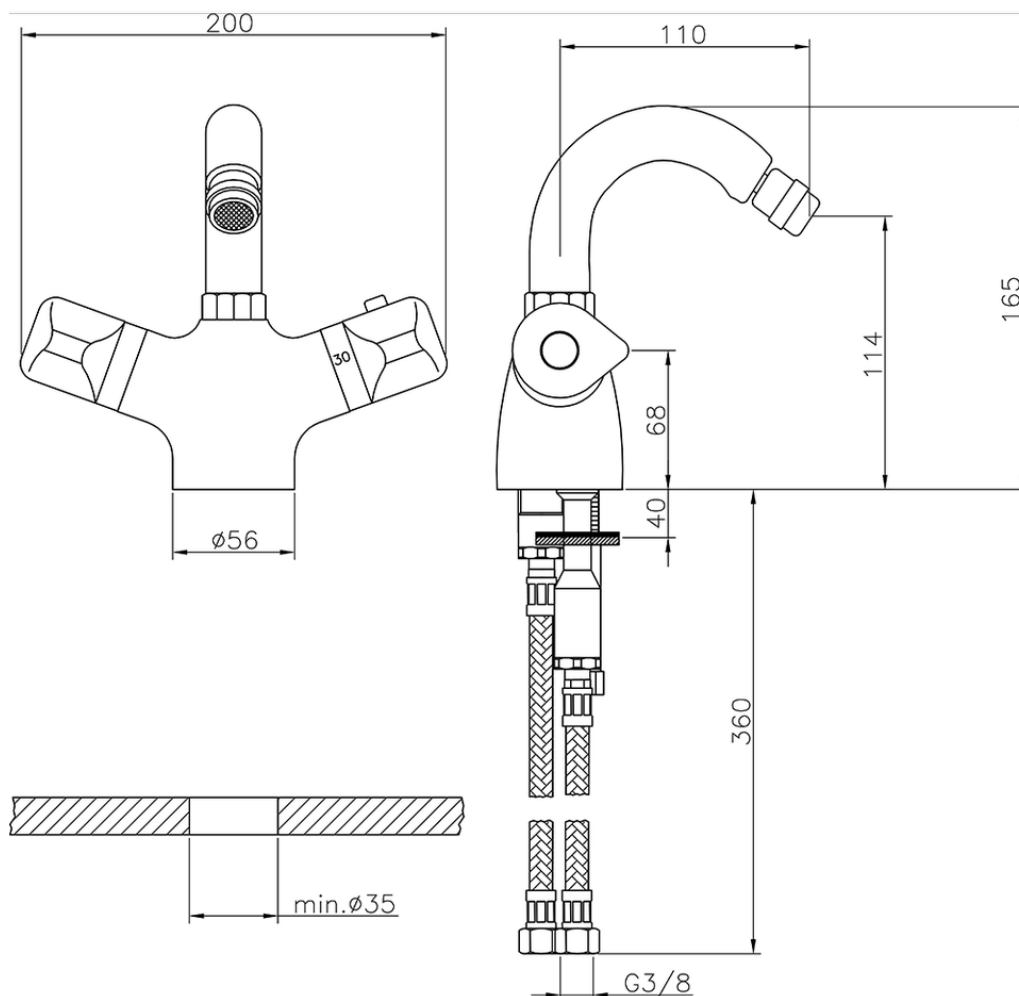

Miscelatore termostatico bidet CLINIC&TECHNICAL_CLT55010

CLT55010

<http://www.huberitalia.com/miscelatore-termostatico-bidet-clinicttechnical-clt55010>

2026-04-17