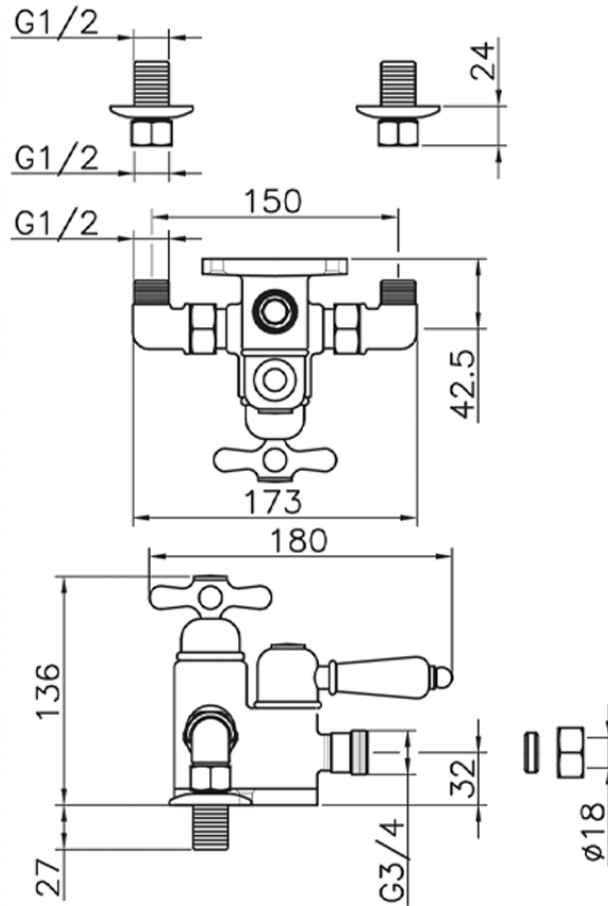

Miscelatore termostatico doccia CROISSETTE_150.CS51H.

150.CS51H.

<http://www.huberitalia.com/miscelatore-termostatico-doccia-croisette-150-cs51h>

2026-05-16