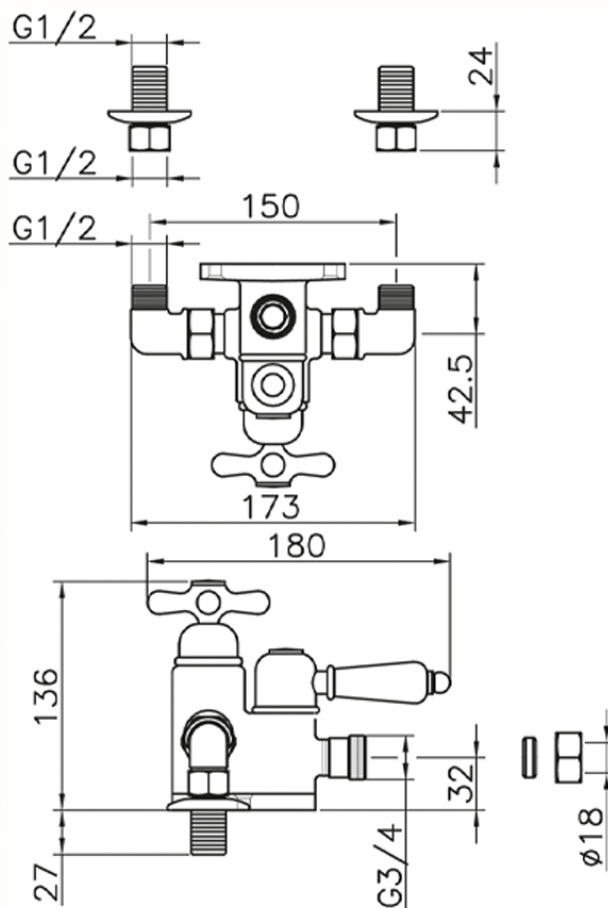

Miscelatore termostatico doccia CROISSETTE_150.CS51H.

150.CS51H.

<http://www.huberitalia.com/miscelatore-termostatico-doccia-croisette-150-cs51h>

2026-05-16