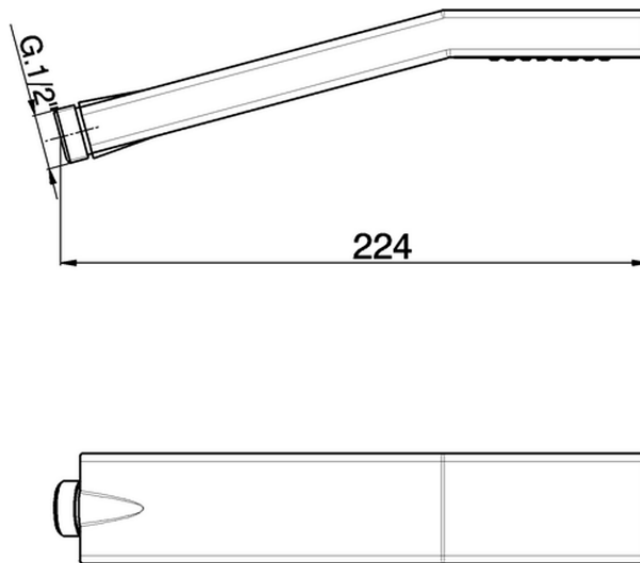

Doccetta Quad ABS SHOWER_SS014180

SS014180

<http://www.huberitalia.com/doccetta-quad-abs-shower-ss014180>

2026-05-17