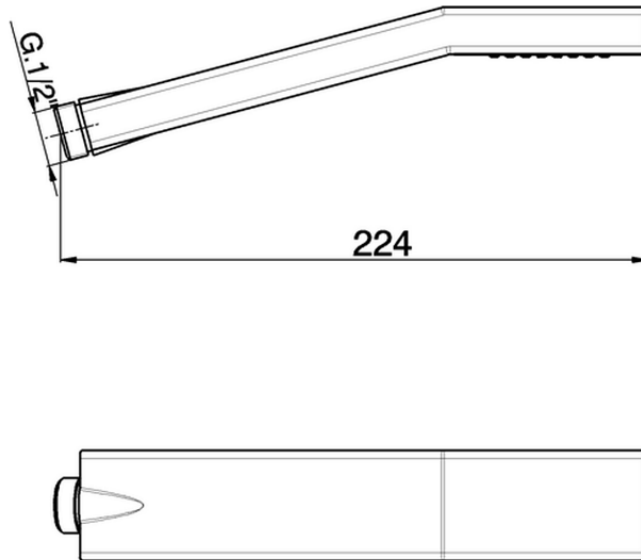

Doccetta Quad ABS SHOWER_SS014180

SS014180

<http://www.huberitalia.com/doccetta-quad-abs-shower-ss014180>

2026-05-17