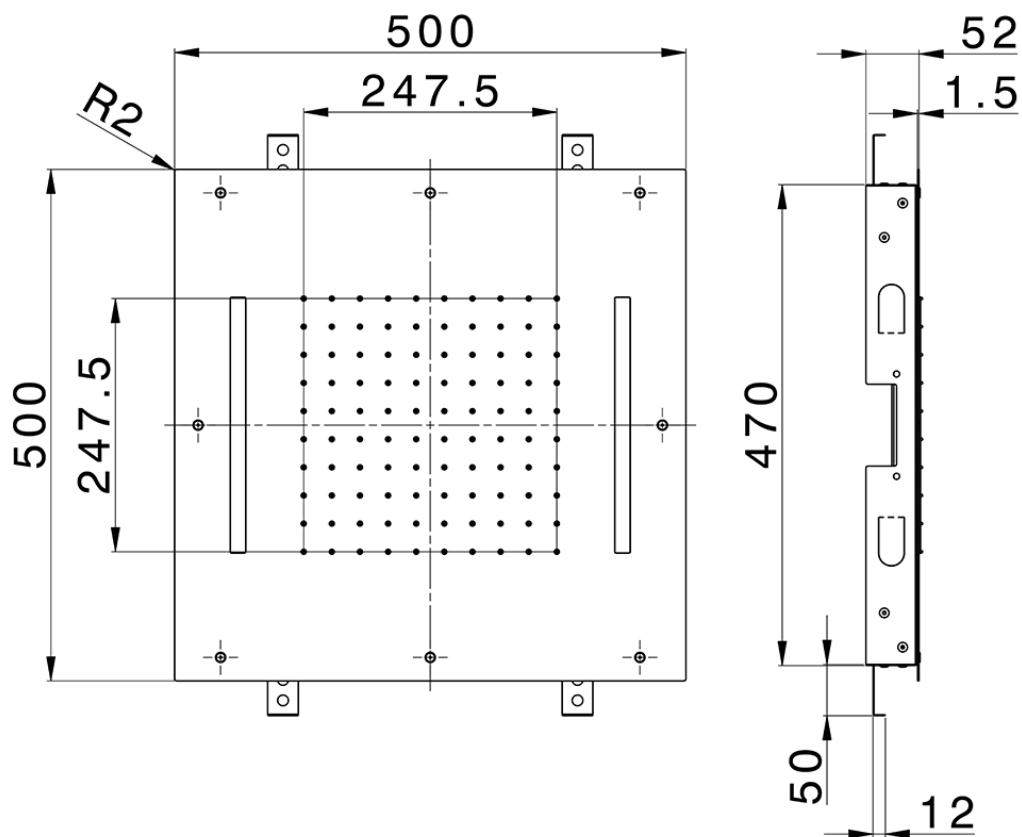

Soffione a soffitto con cromoterapia 500x500 mm ZEN\_ZS1C0070

ZS1C0070

<http://www.huberitalia.com/soffione-a-soffitto-con-cromoterapia-500x500-mm-zen-zs1c0070>

2026-06-29