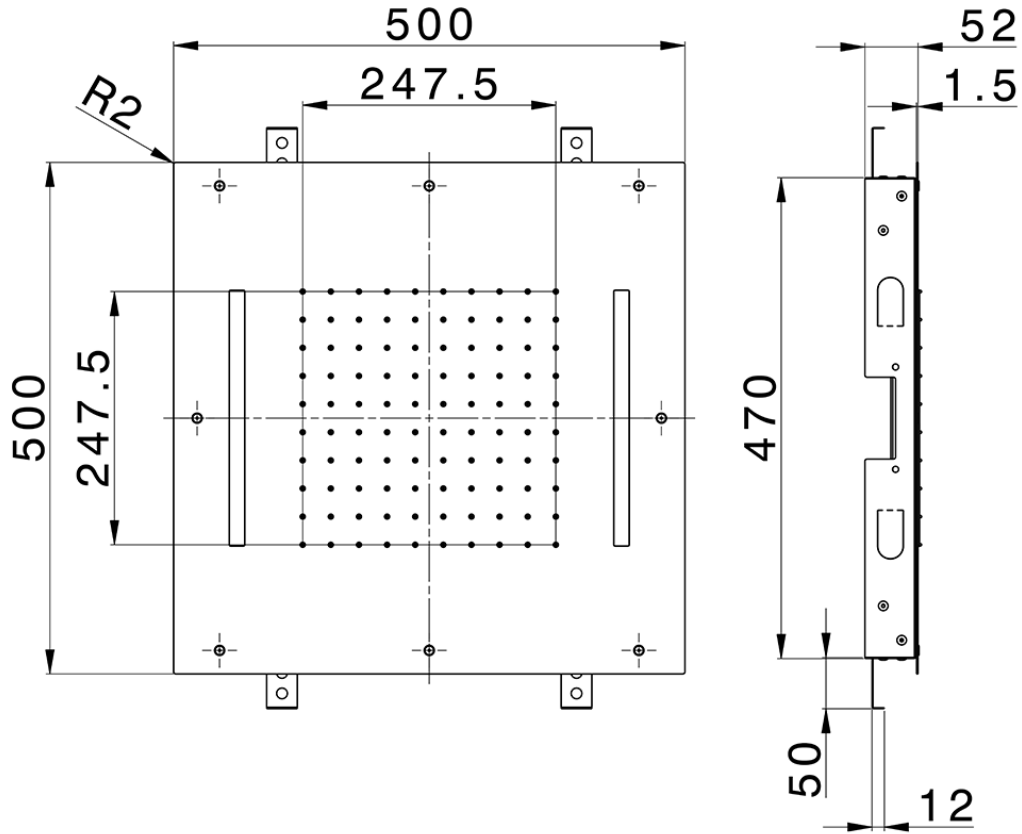

Soffione a soffitto con cromoterapia 500x500 mm ZEN_ZS1C0070

ZS1C0070

<http://www.huberitalia.com/soffione-a-soffitto-con-cromoterapia-500x500-mm-zen-zs1c0070>

2026-06-30