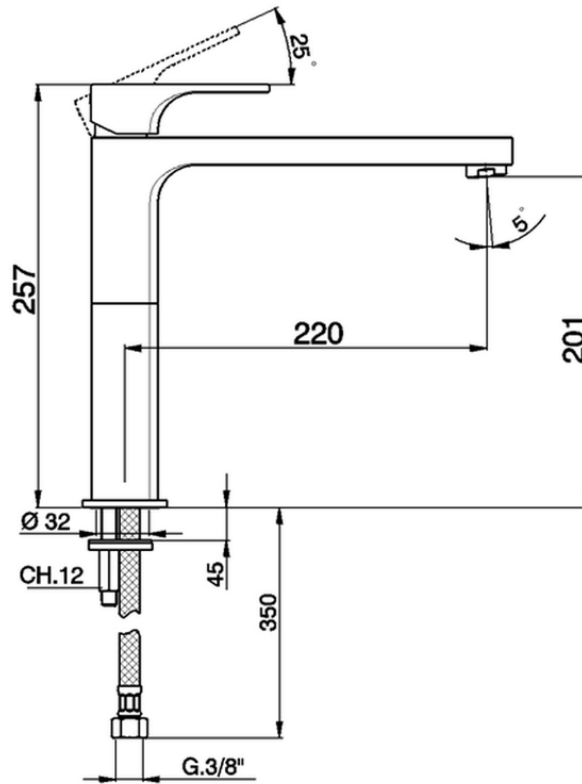

Miscelatore monocomando lavello KITCHEN_CU100580

CU100580

<http://www.huberitalia.com/miscelatore-monocomando-lavello-kitchen-cu100580>

2026-05-16