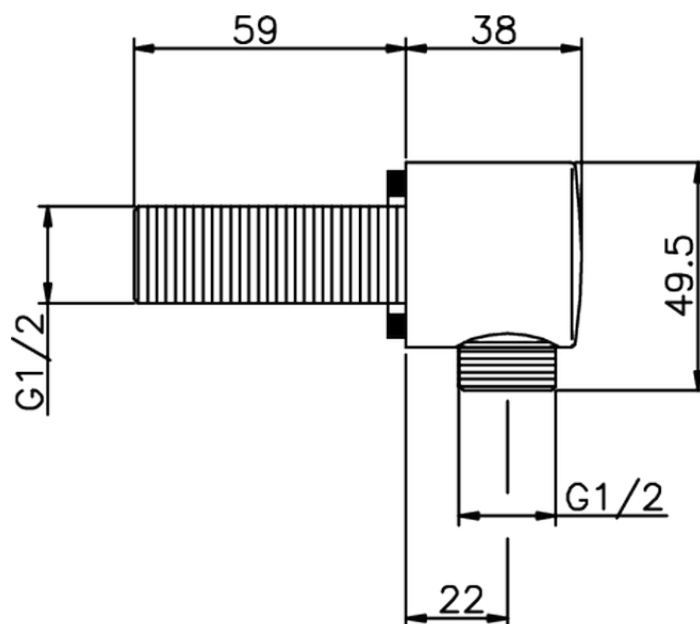

## Presad'acqua SHOWER\_SS017320

SS017320

<http://www.huberitalia.com/presa-dacqua-shower-ss017320>

2026-05-02