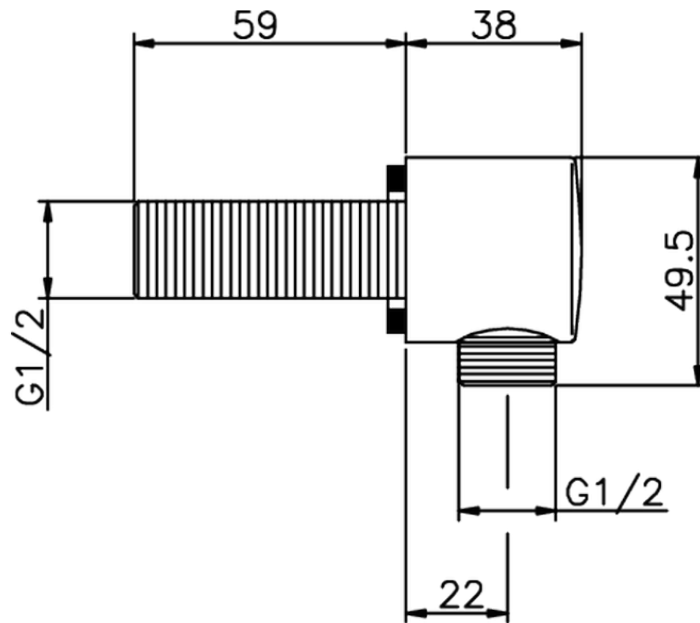

Presad'acqua SHOWER_SS017320

SS017320

<http://www.huberitalia.com/presa-dacqua-shower-ss017320>

2026-05-02