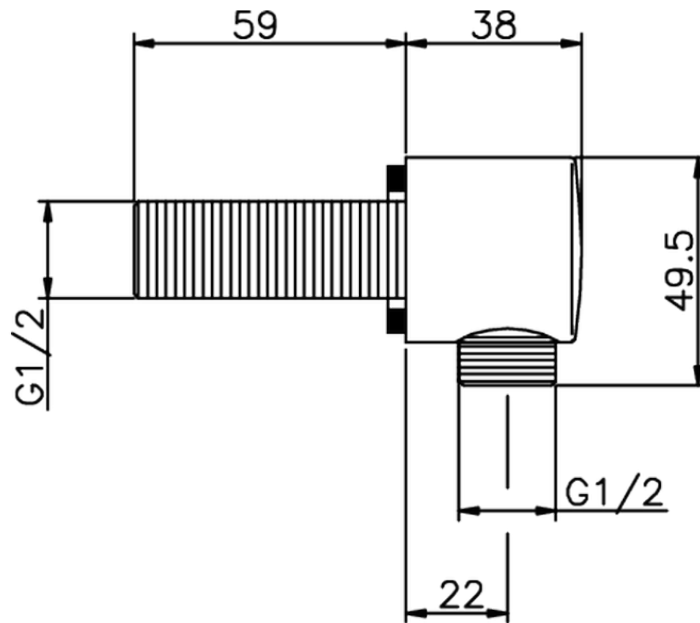

## Presad'acqua SHOWER\_SS017320

SS017320

<http://www.huberitalia.com/presa-dacqua-shower-ss017320>

2026-06-17