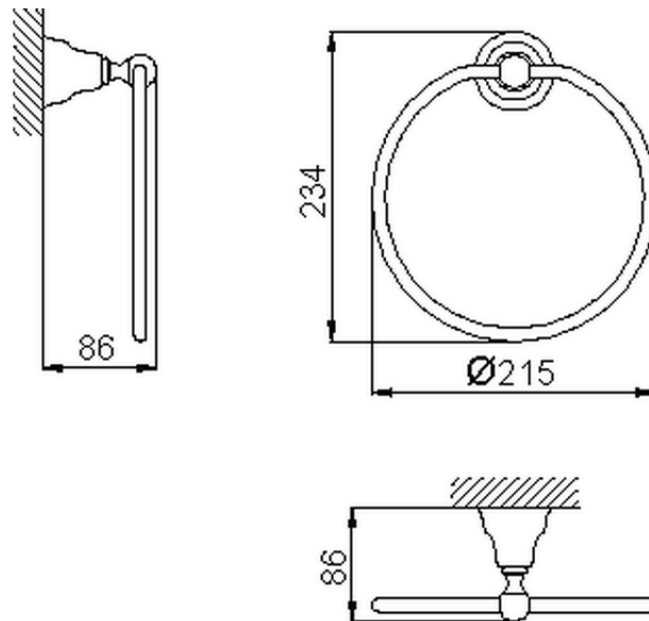

## Porta salviette anello CROISETTE\_4018.01H.

4018.01H.

<http://www.huberitalia.com/porta-salviette-anello-croisette-4018-01h>

2026-06-15