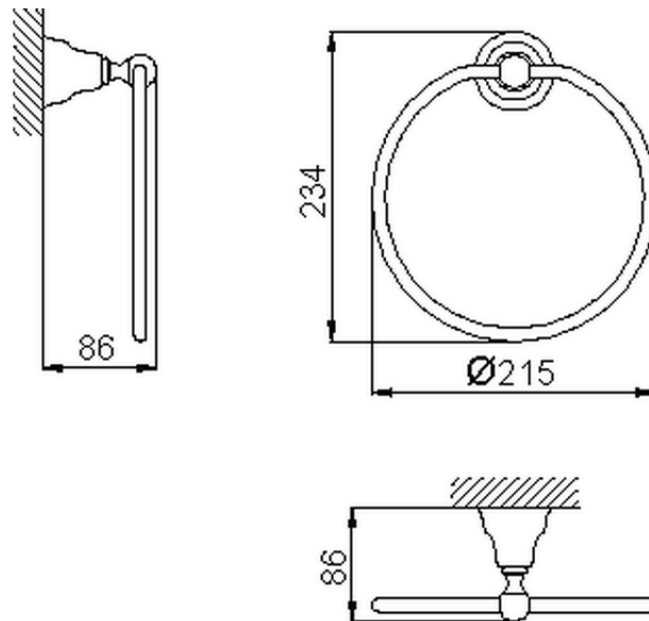

Porta salviette anello CROISETTE_4018.01H.

4018.01H.

<http://www.huberitalia.com/porta-salviette-anello-croisette-4018-01h>

2026-06-15