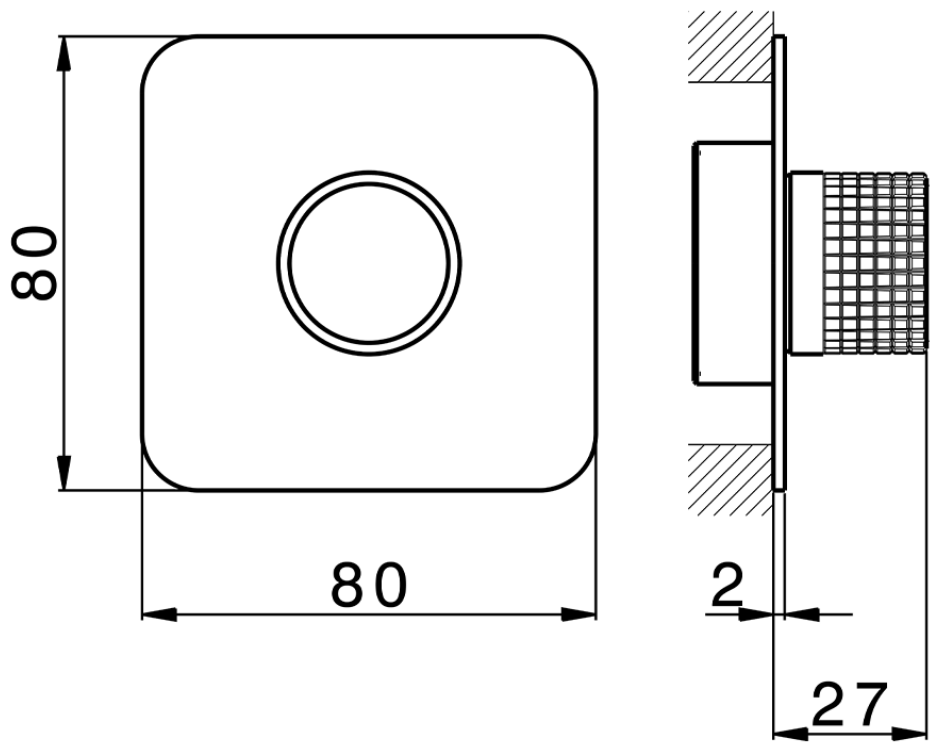

Parte esterna per singolo Push&Shower PUSH&SHOWER_PS0G6220

PS0G6220

<http://www.huberitalia.com/parte-esterna-per-singolo-pushshower-pushshower-ps0g6220>

2026-03-07