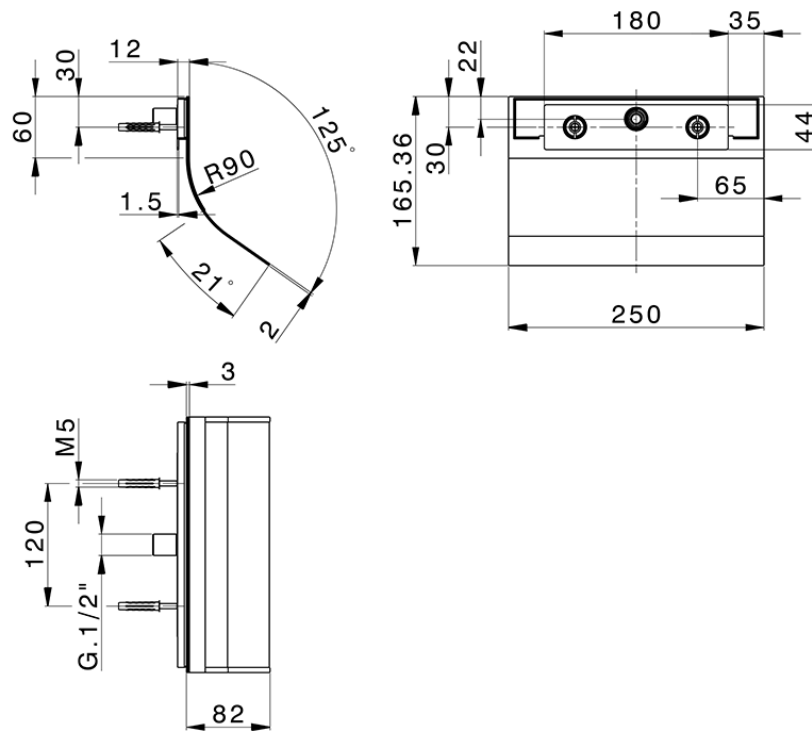

Cascata a parete curva ZEN_ZS129040

ZS129040

<http://www.huberitalia.com/cascata-a-parete-curva-zen-zs129040>

2026-05-16