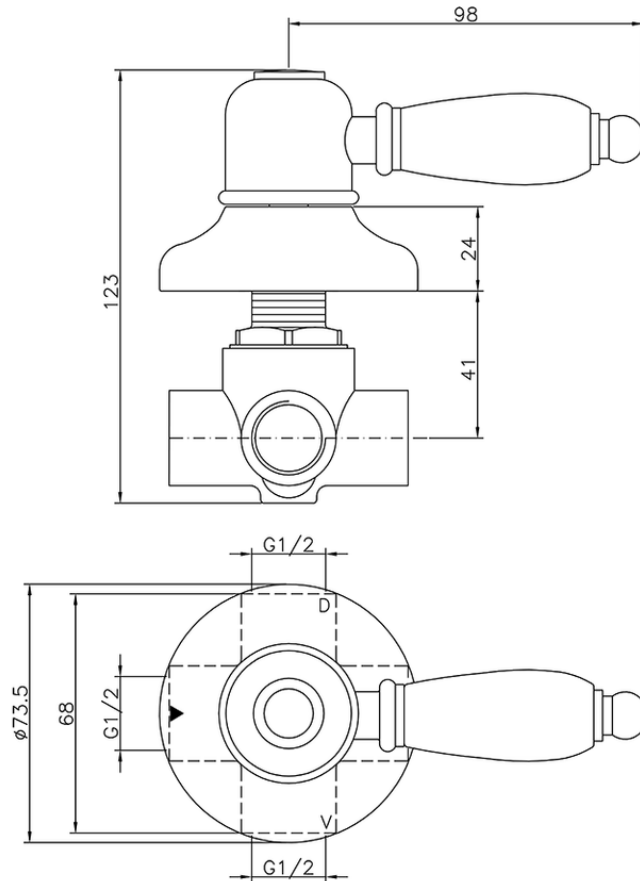

Deviatore incasso 2 uscite CROISETTE\_653.CS01H.

653.CS01H.

<http://www.huberitalia.com/deviatore-incasso-2-uscite-croisette-653-cs01h>

2026-05-14