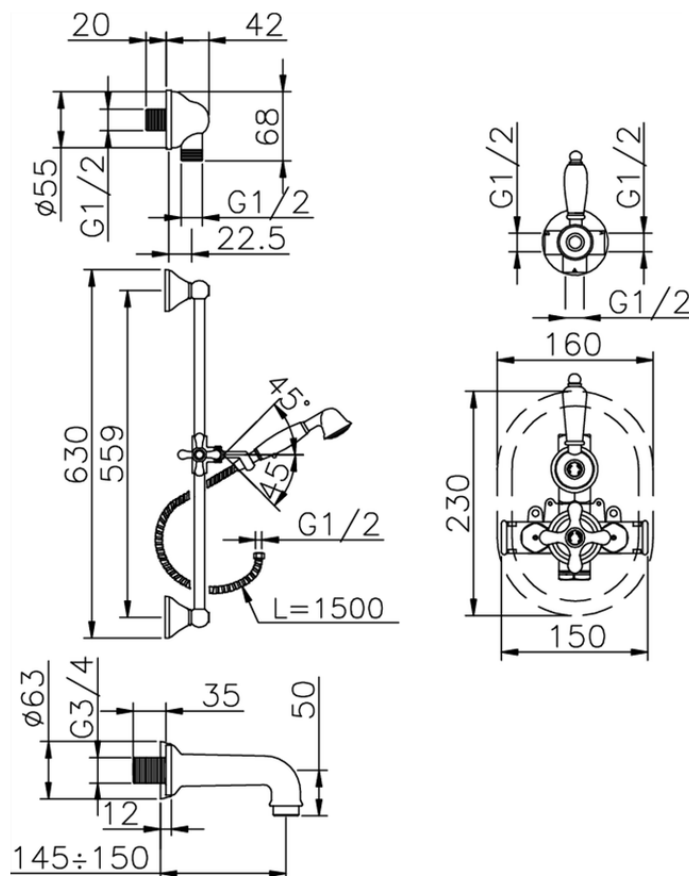

Completo miscelatore termostatico vasca incasso CROISSETTE_914.CS01H.

914.CS01H. <http://www.huberitalia.com/completo-miscelatore-termostatico-vasca-incasso-croisette-914-cs01h>

2026-05-16