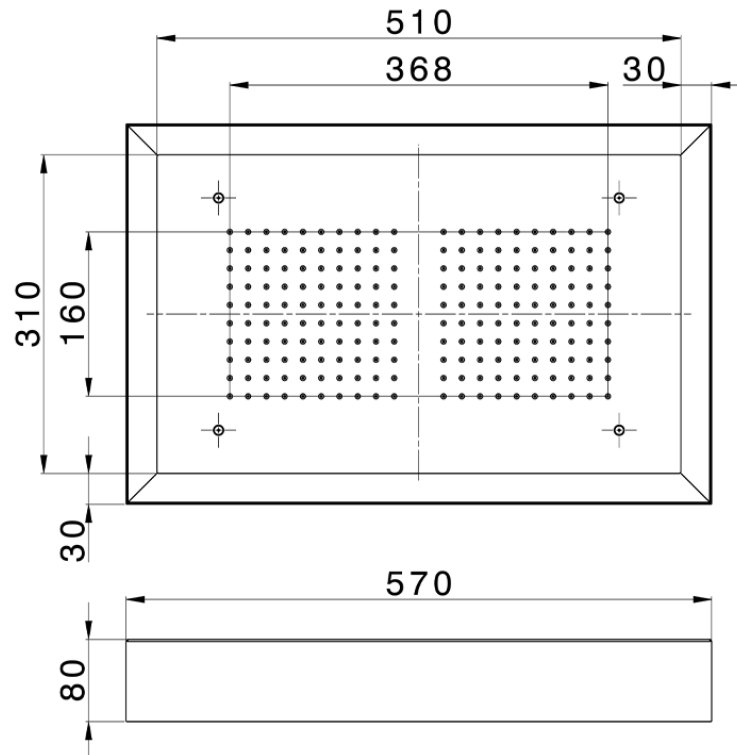

Soffione a soffitto con cromoterapia 570x370 mm ZEN_ZS1C0215

ZS1C0215

<http://www.huberitalia.com/soffione-a-soffitto-con-cromoterapia-570x370-mm-zen-zs1c0215>

2026-06-29