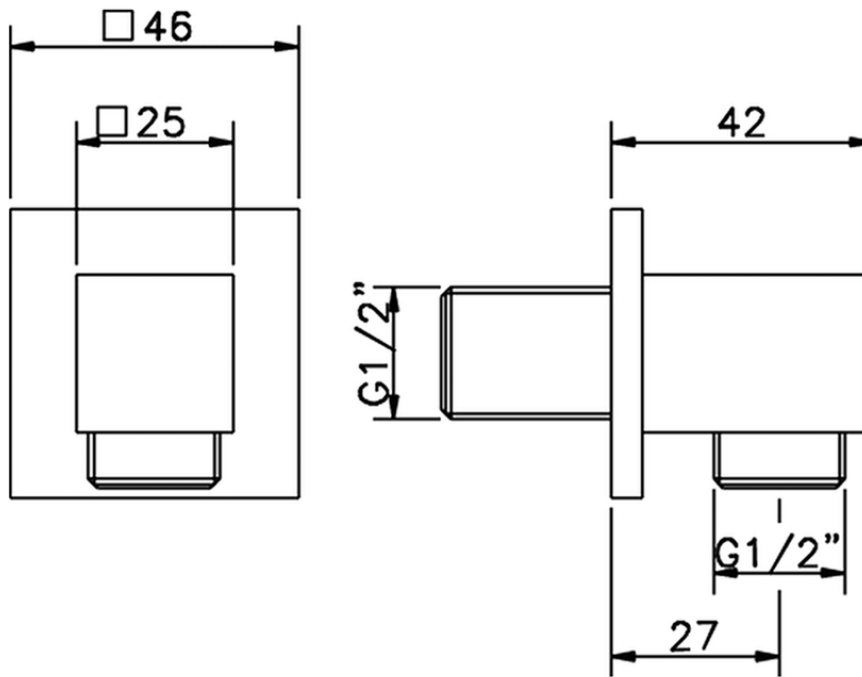

Presad'acqua SHOWER_SS017340

SS017340

<http://www.huberitalia.com/presa-dacqua-shower-ss017340>

2026-05-02