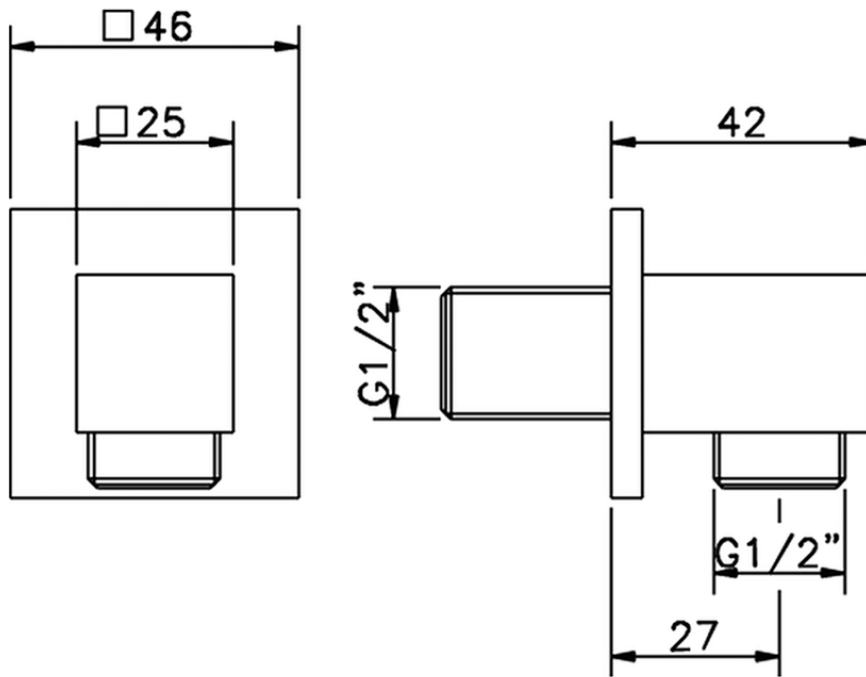

## Presad'acqua SHOWER\_SS017340

SS017340

<http://www.huberitalia.com/presa-dacqua-shower-ss017340>

2026-06-17