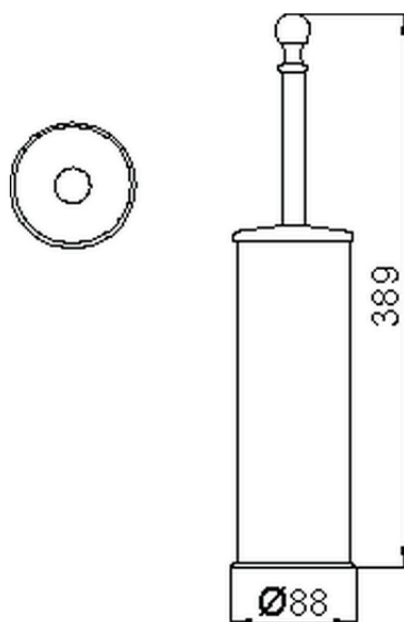

Porta scopino CROISSETTE_4040.01H.

4040.01H.

<http://www.huberitalia.com/porta-scopino-croisette-4040-01h>

2026-06-11