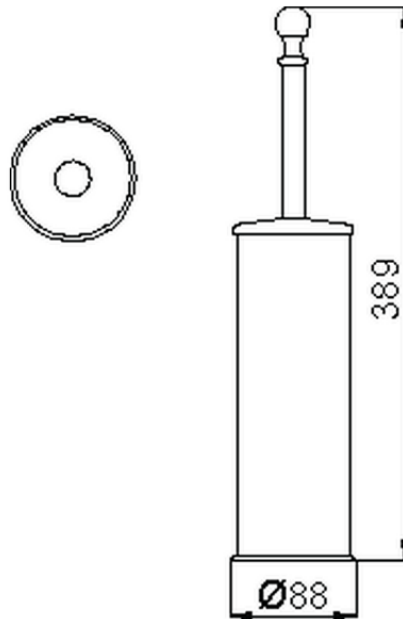

Porta scopino CROISSETTE_4040.01H.

4040.01H.

<http://www.huberitalia.com/porta-scopino-croisette-4040-01h>

2026-04-08