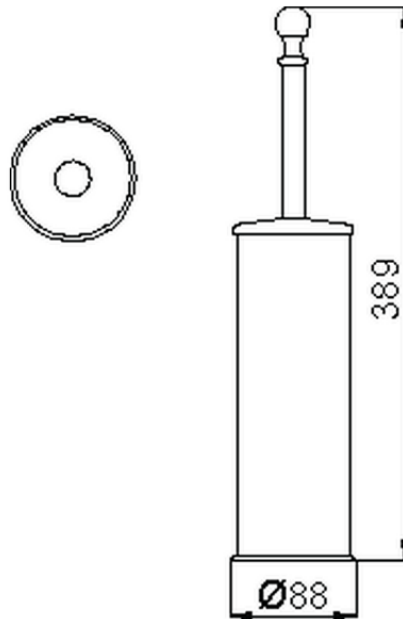

Porta scopino CROISSETTE_4040.01H.

4040.01H.

<http://www.huberitalia.com/porta-scopino-croisette-4040-01h>

2026-06-11