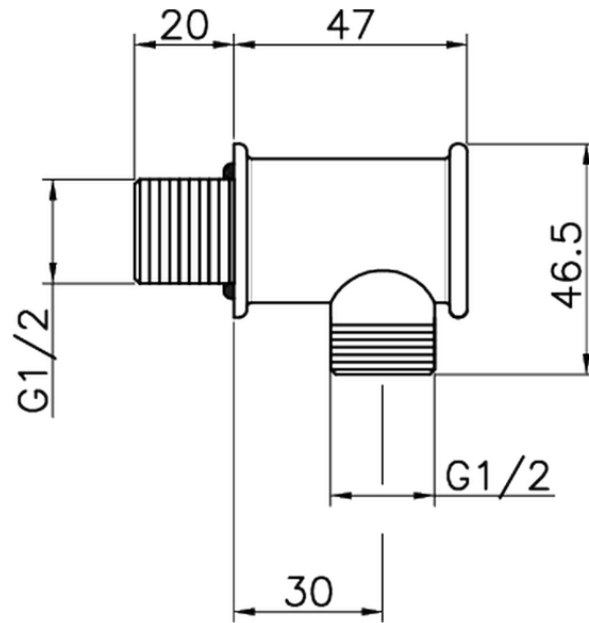

Presad'acqua SHOWER_67.04H.

67.04H.

<http://www.huberitalia.com/presa-dacqua-shower-67-04h>

2026-05-17